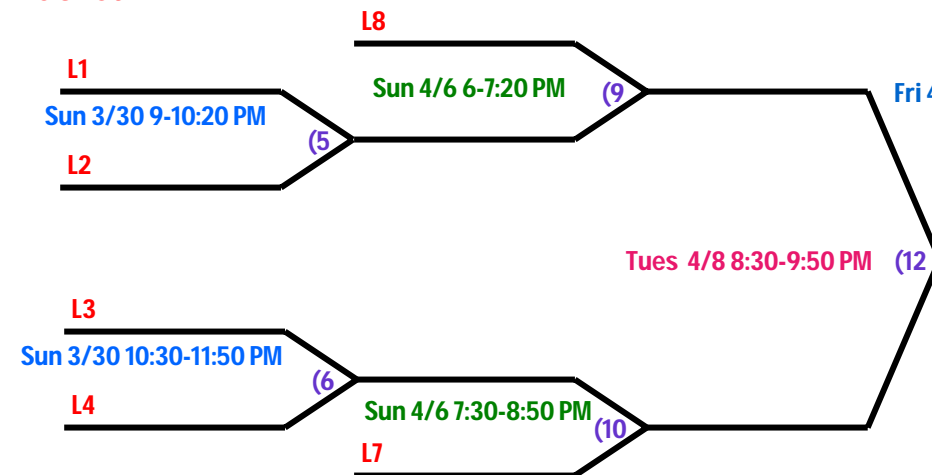

2008 BAHA ADULT POWER LEAGUE PLAYOFFS

- (8) Team Double Elimination Format - Lose twice** and put your skates away for the season!
- Regular season game rules apply, with NO team roster substitutions :
(goalies sub OK with extenuating circumstances & director approval).
- (3) 20 min. run time periods per game. (1) 2 min. time out allowed.
- Tie-Breaker: 5 player shoot-out; sudden death shoot-out as necessary.

Winners' Bracket

Losers' Bracket

FINALS** (14)
 Sat 4/12 9:00-10:50 PM
 Come Cheer/Jeer your Favorites!
 PIAS Sponsored Keg

2008 BAHA POWER CHAMPION

** (15 if necessary)
 Sun 4/13 9:00-10:50 PM

**L14 (if 1st Loss)

NOTE: This schedule supersedes Ice Time slots March 23-April 13.