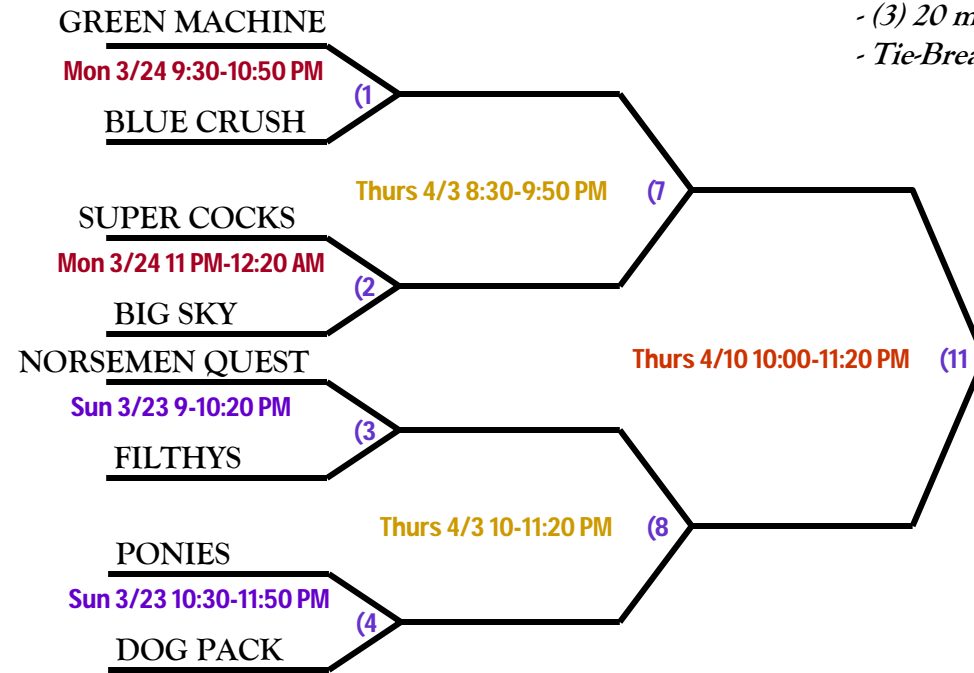

2008 BAHA ADULT POWER LEAGUE PLAYOFFS

- (8) Team Double Elimination Format - Lose twice** and put your skates away for the season!
- Regular season game rules apply, with NO team roster substitutions :
(goalies sub OK with extenuating circumstances & director approval).
- (3) 20 min. run time periods per game. (1) 2 min. time out allowed.
- Tie-Breaker: 5 player shoot-out; sudden death shoot-out as necessary.

Winners' Bracket

Losers' Bracket

FINALS** (14)
 Sat 4/12 9:00-10:50 PM
 Come Cheer/Jeer your Favorites!
 PIAS Sponsored Keg

2008 BAHA POWER CHAMPION

** (15 if necessary)
 Sun 4/13 9:00-10:50 PM

**L14 (if 1st Loss)

NOTE: This schedule supersedes Ice Time slots March 23-April 13.